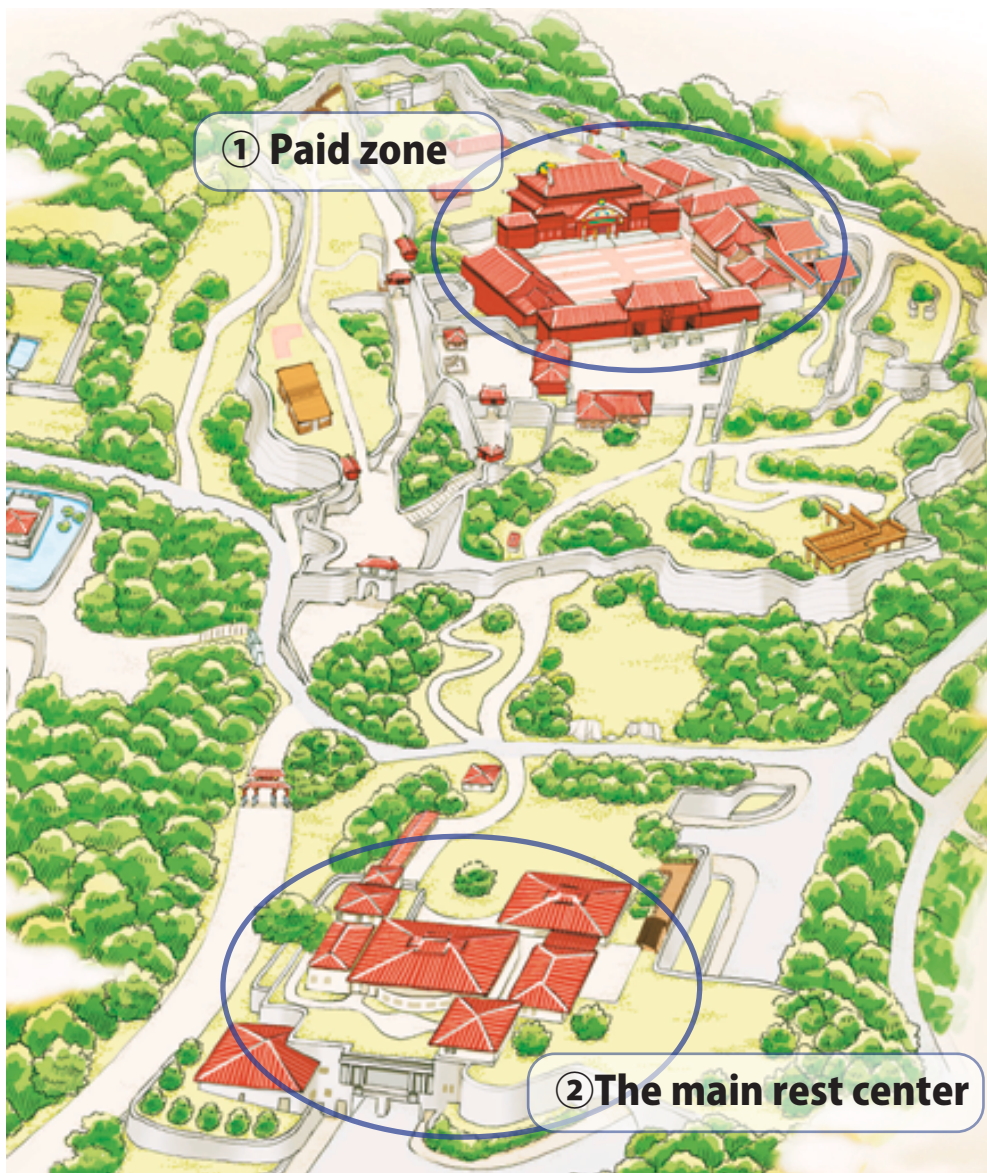

July 5 (Wed), July 6 (Thu)

Paid zone and the main rest center will be closed

Facilities to be closed

*Facilities other than those noted will be accessible as usual.

- ① Paid zone**
(Seiden, Una, South palace, guard station, Shoin, Sasunoma, Golden palace, Yuinchi, Attendant crew room, Okushoin, Hokuden)
- ② The main rest center**
(including restaurant, shop, underground parking)

*Underground parking will be closed. Please use public transportation such as bus or monorail when visiting.

*" Invitation to dance" on Jul 5 (Wed) will be cancelled.

*Shuri Castle Park facility is partially closed every year on the first Wed and Thursday of July.

Purpose of closure
For maintenance and
repairs of facility.